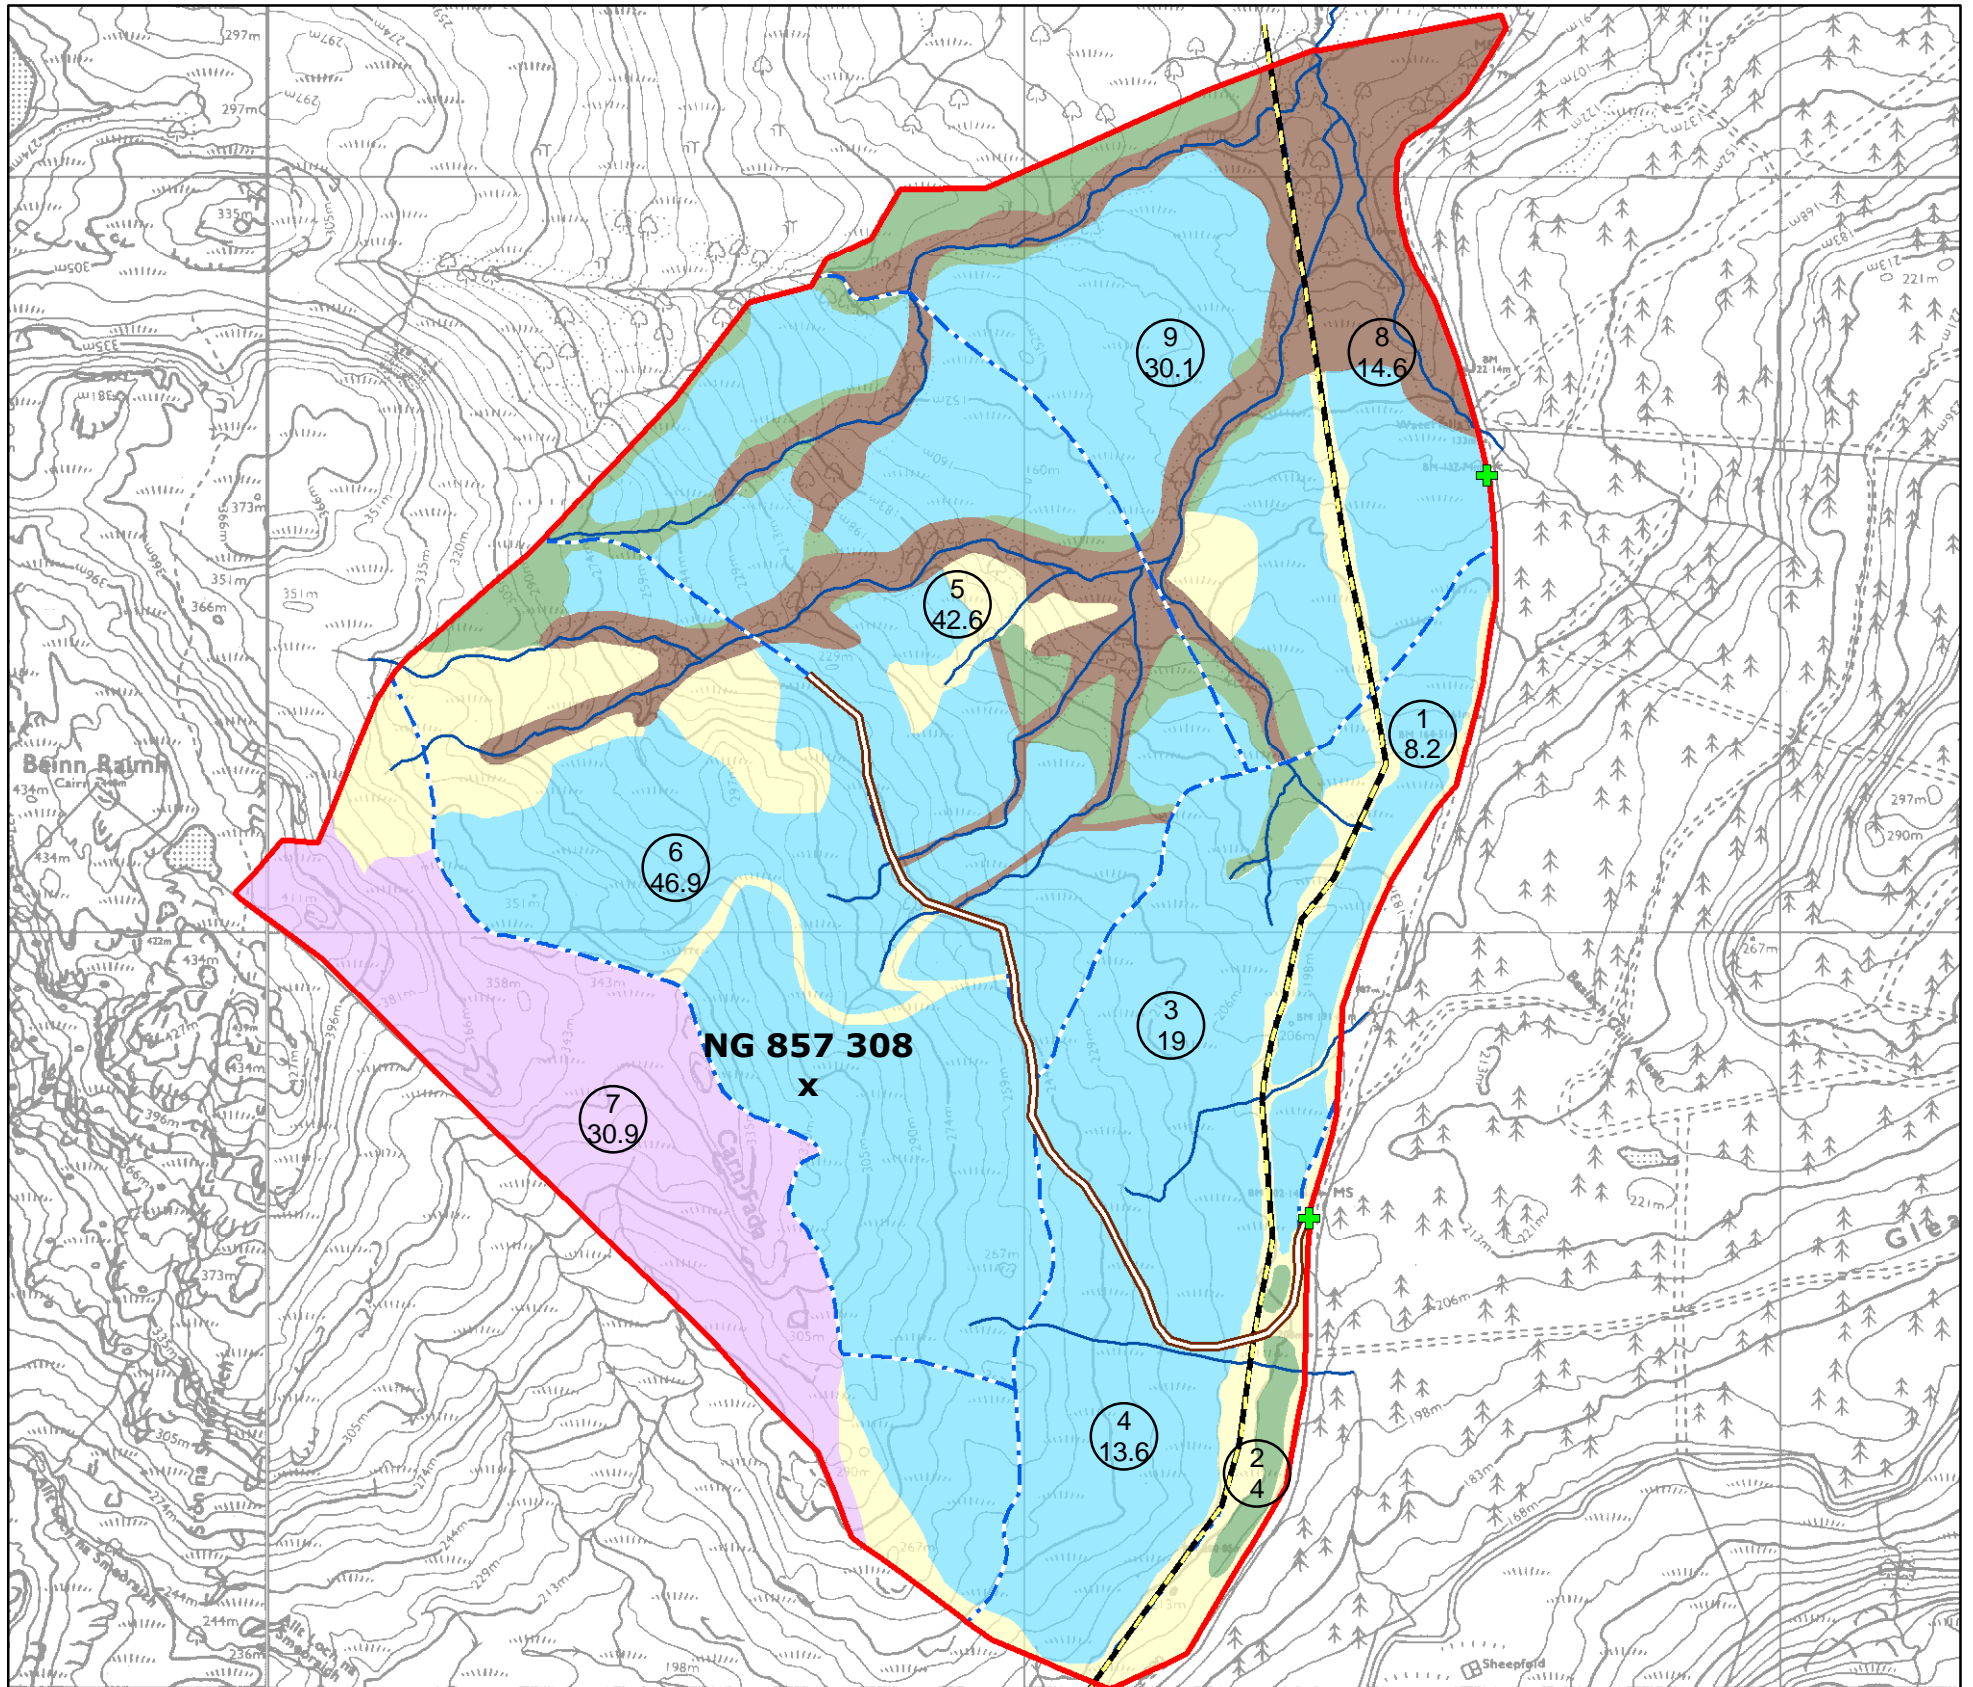

Fernaig

Case No: 4193116
 BRN: 167707
 MLC: 765/0047
 FID: NG/85929/31125

LTFP MAP - RESTOCKING MAP

Legend

	Legal Bdy		Powerline		Native BL
	Comp Bdy		Watercourses		Open Ground
	Access Points		Sitka spruce		Other land
	Forest Road		Native MB		

Scale
 1:10,000

29/11/2012

UPM
UPM Tilhill

43 Clachmaharry Road
 Inverness
 IV3 8RA
 Tel: (01463) 234633
 Fax: (01463) 225297

Based upon the Ordnance Survey map
 with the permission of The Controller of
 Her Majesty's Stationary Office,
 Crown Copyright
 Licence No. AL100018344

NG8854s:
 NG83SW